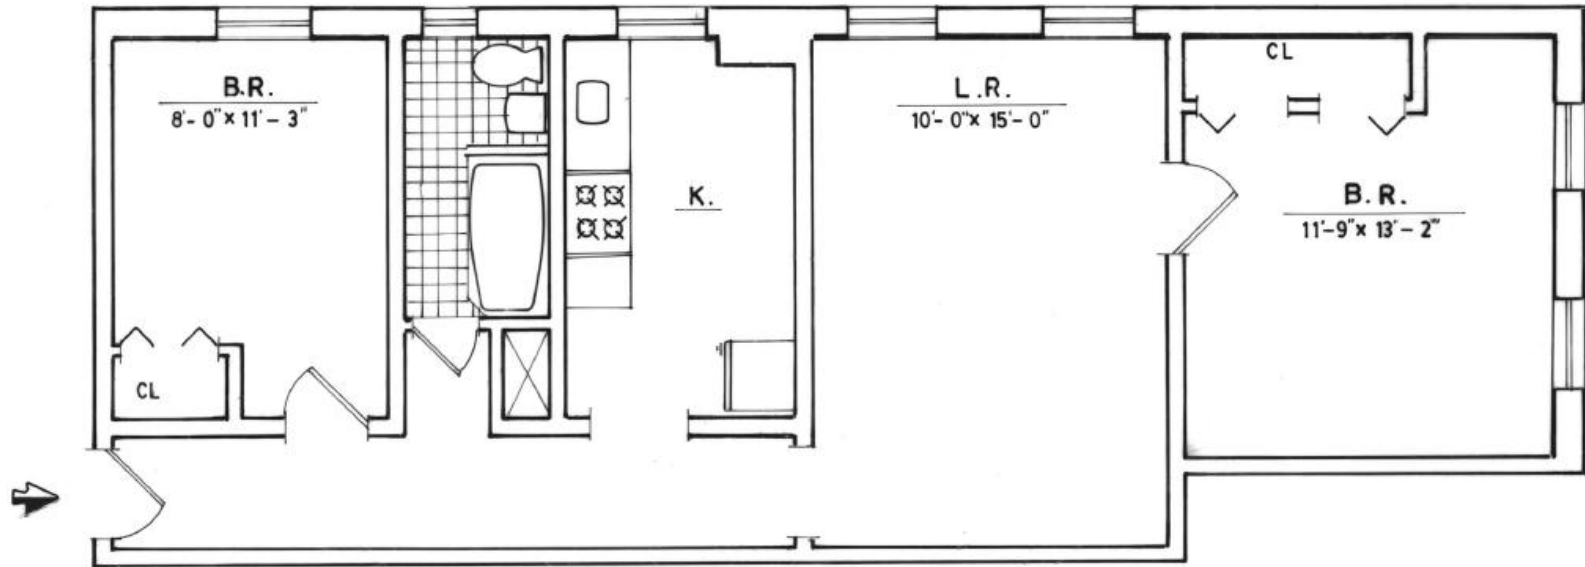

**Mount
Sinai**

For further information email housing@mountsinai.org

Real Estate Division
1249 Park Avenue, 1st Floor
New York, NY 10029
Tel: (212) 659-9630
Fax: (212) 831-3093

ADDRESS:	65 EAST 97th STREET, NEW YORK, NY
LOCATION:	E 97th Street between Madison and Park Avenue
YEAR BUILT:	1905
NUMBER OF STORIES:	6
UNIT TYPES: (subject to availability)	2 Bedroom, 3 Bedroom
TYPE OF BUILDING:	Non Doorman/Walk-up
LAUNDRY:	None
PLAYGROUND:	None
PARKING GARAGE:	None
ACCESSIBILITY:	Subway access to #6 train. MTA bus service along main avenues and thoroughfares.

Address: 65 East 97th Street, New York, NY 10029

2 Bedrooms
Area – 518 Sq Ft

All dimensions are approximate and individual floor plans may vary.

Address: 65 East 97th Street, New York, NY 10029

3 Bedrooms
Area – 613 Sq Ft

All dimensions are approximate and individual floor plans may vary.