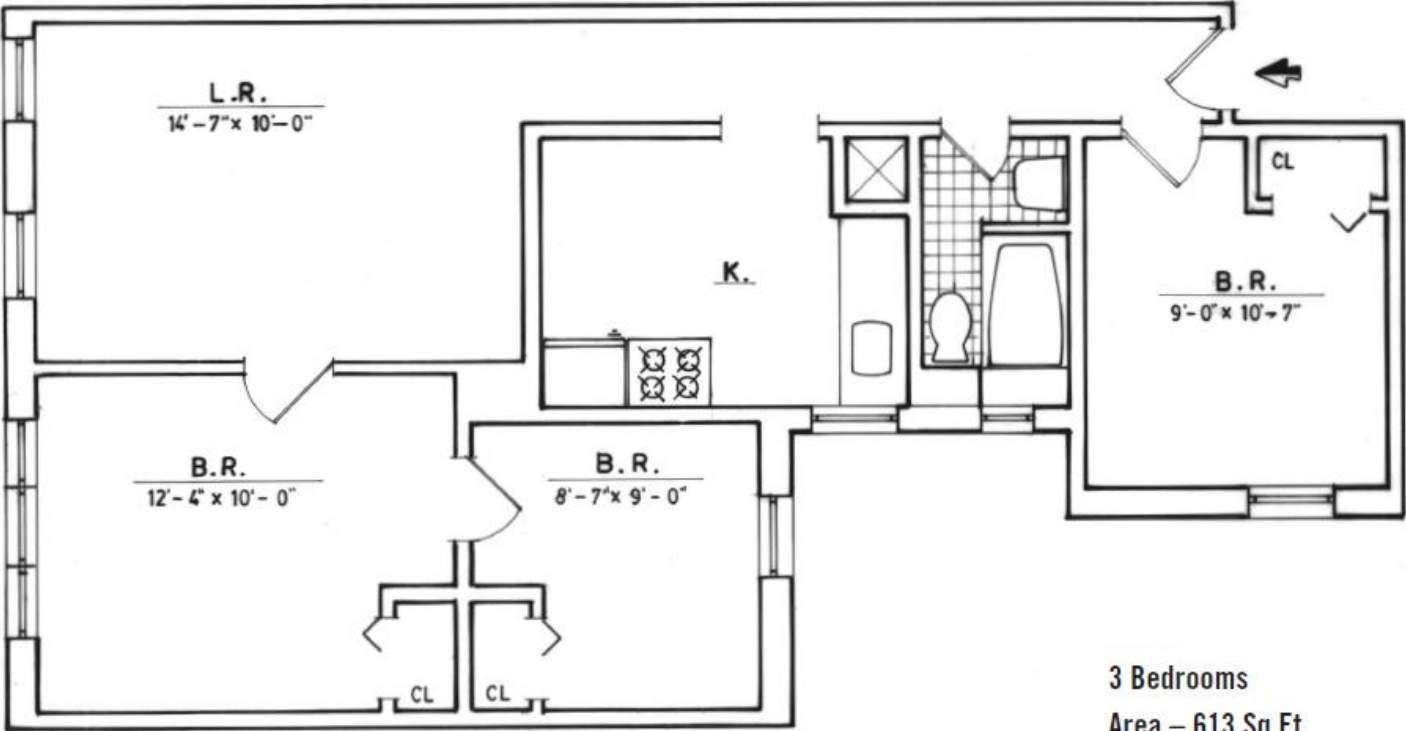

**Mount
Sinai**

For further information email housing@mountsinai.org

Real Estate Division
1249 Park Avenue, 1st Floor
New York, NY 10029
Tel: (212) 659-9630
Fax: (212) 831-3093

ADDRESS:	65 EAST 97th STREET, NEW YORK, NY
LOCATION:	E 97th Street between Madison and Park Avenue
YEAR BUILT:	1905
NUMBER OF STORIES:	6
UNIT TYPES: (subject to availability)	2 Bedroom, 3 Bedroom
TYPE OF BUILDING:	Non Doorman/Walk-up
LAUNDRY:	None
PLAYGROUND:	None
PARKING GARAGE:	None
ACCESSIBILITY:	Subway access to #6 train. MTA bus service along main avenues and thoroughfares.

Address: 65 East 97th Street, New York, NY 10029

2 Bedrooms
Area – 518 Sq Ft

All dimensions are approximate and individual floor plans may vary.

Address: 65 East 97th Street, New York, NY 10029

3 Bedrooms
Area – 613 Sq Ft

All dimensions are approximate and individual floor plans may vary.